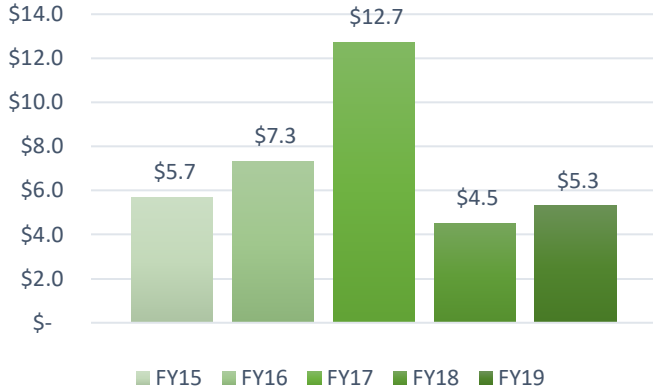

Annual Giving

July 1, 2018, to June 30, 2019 | Northwest Foundation Inc.

Total Private Support to The University (In Millions)

Number of Donors

Foundation Scholarship Awards

Faculty and Staff Giving