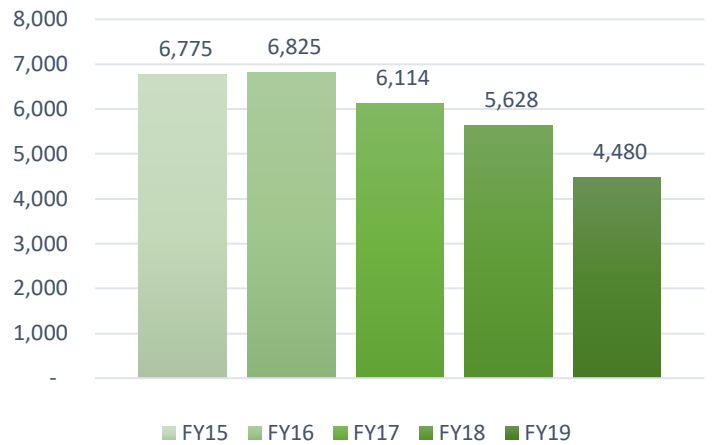

Annual Giving

July 1, 2018, to June 30, 2019 | Northwest Foundation Inc.

Total Private Support to The University (In Millions)

Number of Donors

Foundation Scholarship Awards

Faculty and Staff Giving