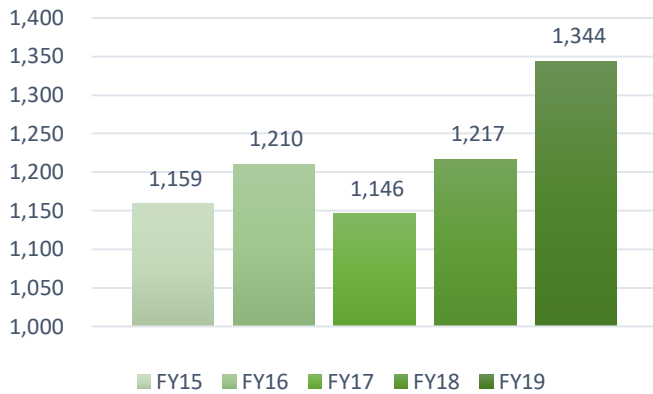

Annual Giving

July 1, 2018, to June 30, 2019 | Northwest Foundation Inc.

Total Private Support to The University (In Millions)

Number of Donors

Foundation Scholarship Awards

Faculty and Staff Giving